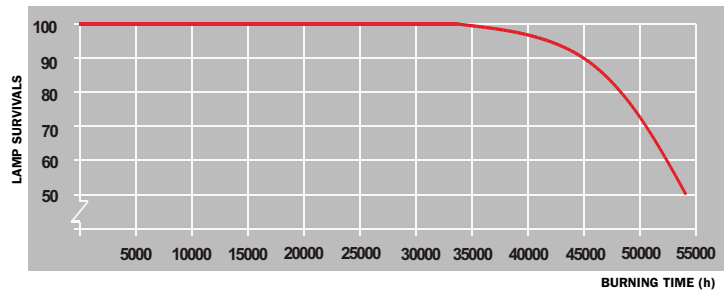

The long lifetime of Aura Long Life lamps improves long term planning of group replacements. Group replacement of fluorescent and compact fluorescent lamps provides optimal control of the operational costs and a uniform level of light.

For economical and environmental reasons Aura recommends group replacement of Long Life lamps.

Long Life guarantee

The Aura Long Life fluorescent lamps are manufactured in accordance with the IEC/EN 60081 standard. Continuous strict quality control processes secure Long Life lamps of top quality.

Aura guarantees the published lifetime of the Long Life fluorescent lamps for installations that comply with the relevant standards.

LIFETIME	SWITCHING CYCLE	ELECTRONIC BALLAST (WARMSTART)
	12 h (11 h on, 1 h off)	45,000 h
	3 h (2 h 45 min on, 15 min off)	36,000 h
	average lifetime (12 h cycle, 50% survivals)	54,000 h

The service life is reached when the amount of light in an installation falls to 80 % of the initial 100-hour value. The service life of the lamp failure rate and the lumen depreciation is based on a 3-hour operation switching cycle according to IEC/EN 60081.

In professional applications the 12 hour operation cycle or "one switch per day" is more usual. In these conditions the lifetime will reach 45.000 hours.

LIFETIME AURA PREMIUM LONG LIFE Ø 16 mm
- 12 h switching cycle (11 h on, 1 h off)