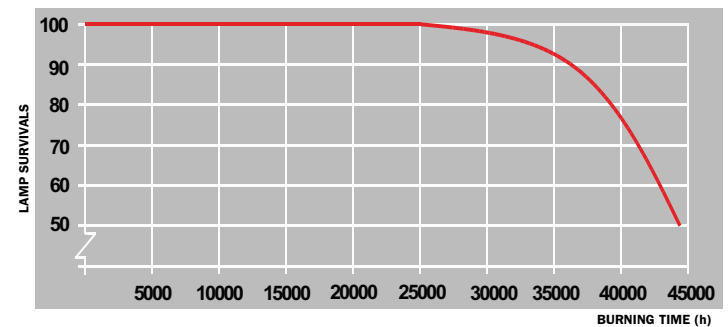

LIFETIME AURA PREMIUM LONG LIFE Ø 16 mm
- Service life, 3h-switching cycle (2h 45 min on, 15 min off)

PROGRAMME	TYPE	COLOUR	COLOUR TEMP. (K)	LUMINOUS FLUX AT 35° C (lm/100h)	LUMINOUS EFFICACY (lm/W)	LUMINOUS FLUX AT 25°C (lm/100h)	LUMINOUS EFFICACY (lm/W)	Ø (mm)	LENGTH WITHOUT PINS (mm)	PACK UNIT (pcs.)	ART. NO.	
	Cap: G5											
	Aura PREMIUM HE Long Life											
	35 W/830	Warm white	3000	3650	104	3300	94	16	1449	25	464033	
	35 W/840	White	4000	3650	104	3300	94	16	1449	25	464034	
	Aura PREMIUM HO Long Life											
	54 W/830	Warm white	3000	5000	93	4450	82	16	1149	25	467033	
	54 W/840	White	4000	5000	93	4450	82	16	1149	25	467034	
	49 W/830	Warm white	3000	4900	100	4300	88	16	1449	25	467043	
	49 W/840	White	4000	4900	100	4300	88	16	1449	25	467044	
80 W/830	Warm white	3000	7000	88	6150	77	16	1449	25	467053		
80 W/840	White	4000	7000	88	6150	77	16	1449	25	467054		

Aura Light International AB, Box 508, SE-371 23 Karlskrona, Sweden

Tel: +46-455-78 500 Fax: +46-455-26 717 E-mail: info@auralight.com www.auralight.com