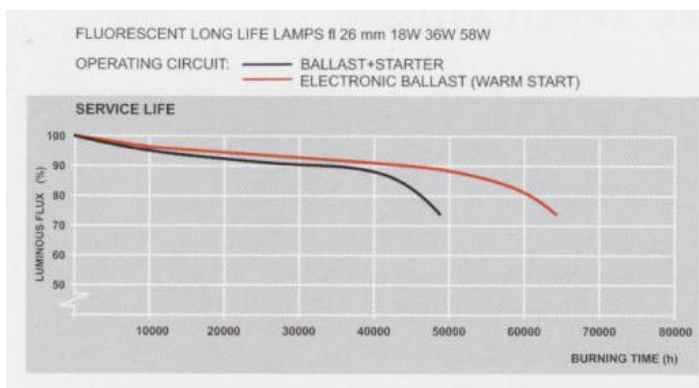

ULTIMATE LONG LIFE

Specification

The Aura *ULTIMATE* has the same characteristics for electrical operation and light technical data compared to other T8 (26mm) fluorescent lamps. They fit in all luminaires developed and installed for T8 lamps. The *ULTIMATE* range is designed for operation with electronic ballast (preferably warm start) and conventional or low loss ballasts and starters.

The *ULTIMATE* is a high colour rendering tri-phosphor lamp (Ra 85).

Long Life Guarantee

The Aura long life fluorescent lamps are manufactured in accordance with IEC/EN 60081 standard.

For economical reasons Greenstock recommends group replacement of fluorescent lamps.

For the operation of the *ULTIMATE* fluorescent lamp Aura guarantees the service life.

PRODUCT INFORMATION

Cap: G13 Type	Colour	Colour Temp (K)	Luminous Flux (lm/100h)	Luminous Efficacy (lm/W)	Diameter (mm)	Length without Pins (mm)	Packing Unit (pcs)	Lifetime (hrs) Conv Ball	Lifetime (hrs) Electronic Ball	Art No
18W/827	Interieur	2700	1300	72	26	590	25	48,000	70,000	430212
18W/830	W White	3000	1300	72	26	590	25	48,000	70,000	430213
18W/835	Mid White	3500	1300	72	26	590	25	48,000	70,000	430218
18W/840	White	4000	1300	72	26	590	25	48,000	70,000	430214
18W/845	White plus	4500	1300	72	26	590	25	48,000	70,000	430215
18W/865	Daylight	6500	1250	69	26	590	25	48,000	70,000	430216
30W/827	Interieur	2700	2450	82	26	895	25	36,000	46,000	430222
30W/830	W White	3000	2450	82	26	895	25	36,000	46,000	430223
30W/835	Mid White	3500	2450	82	26	895	25	36,000	46,000	430228
30W/840	White	4000	2450	82	26	895	25	36,000	46,000	430224
30W/865	Daylight	6500	2300	77	26	895	25	36,000	46,000	430226
36W 1m/830	W White	3000	3000	83	26	970	25	48,000	70,000	430243
36W 1m/840	White	4000	3000	83	26	970	25	48,000	70,000	430244
36W/827	Interieur	2700	3350	93	26	1200	25	48,000	70,000	430232
36W/830	W White	3000	3350	93	26	1200	25	48,000	70,000	430233
36W/835	Mid White	3500	3350	93	26	1200	25	48,000	70,000	430238
36W/840	White	4000	3350	93	26	1200	25	48,000	70,000	430234
36W/845	White Plus	4500	3350	93	26	1200	25	48,000	70,000	430235
36W/865	Daylight	6500	3250	90	26	1200	25	48,000	70,000	430236
38W/830	W White	3000	3350	88	26	1047	25	36,000	46,000	430283
38W/840	White	4000	3350	88	26	1047	25	36,000	46,000	430284
58W/827	Interieur	2700	5200	90	26	1500	25	48,000	70,000	430252
58W/830	W White	3000	5200	90	26	1500	25	48,000	70,000	430253
58W/835	Mid White	3500	5200	90	26	1500	25	48,000	70,000	430258
58W/840	White	4000	5200	90	26	1500	25	48,000	70,000	430254
58W/845	White Plus	4500	5200	90	26	1500	25	48,000	70,000	430255
58W/865	Daylight	6500	5000	86	26	1500	25	48,000	70,000	430256

Unit H Hillcroft Business Park, Whisby Road, Lincoln LN6 3QT

Tel: 0845 25 70 444 Fax: 0845 25 70 545 E Mail: sales@greenstock.co.uk Web Site:

The Greenstock Lamp Company